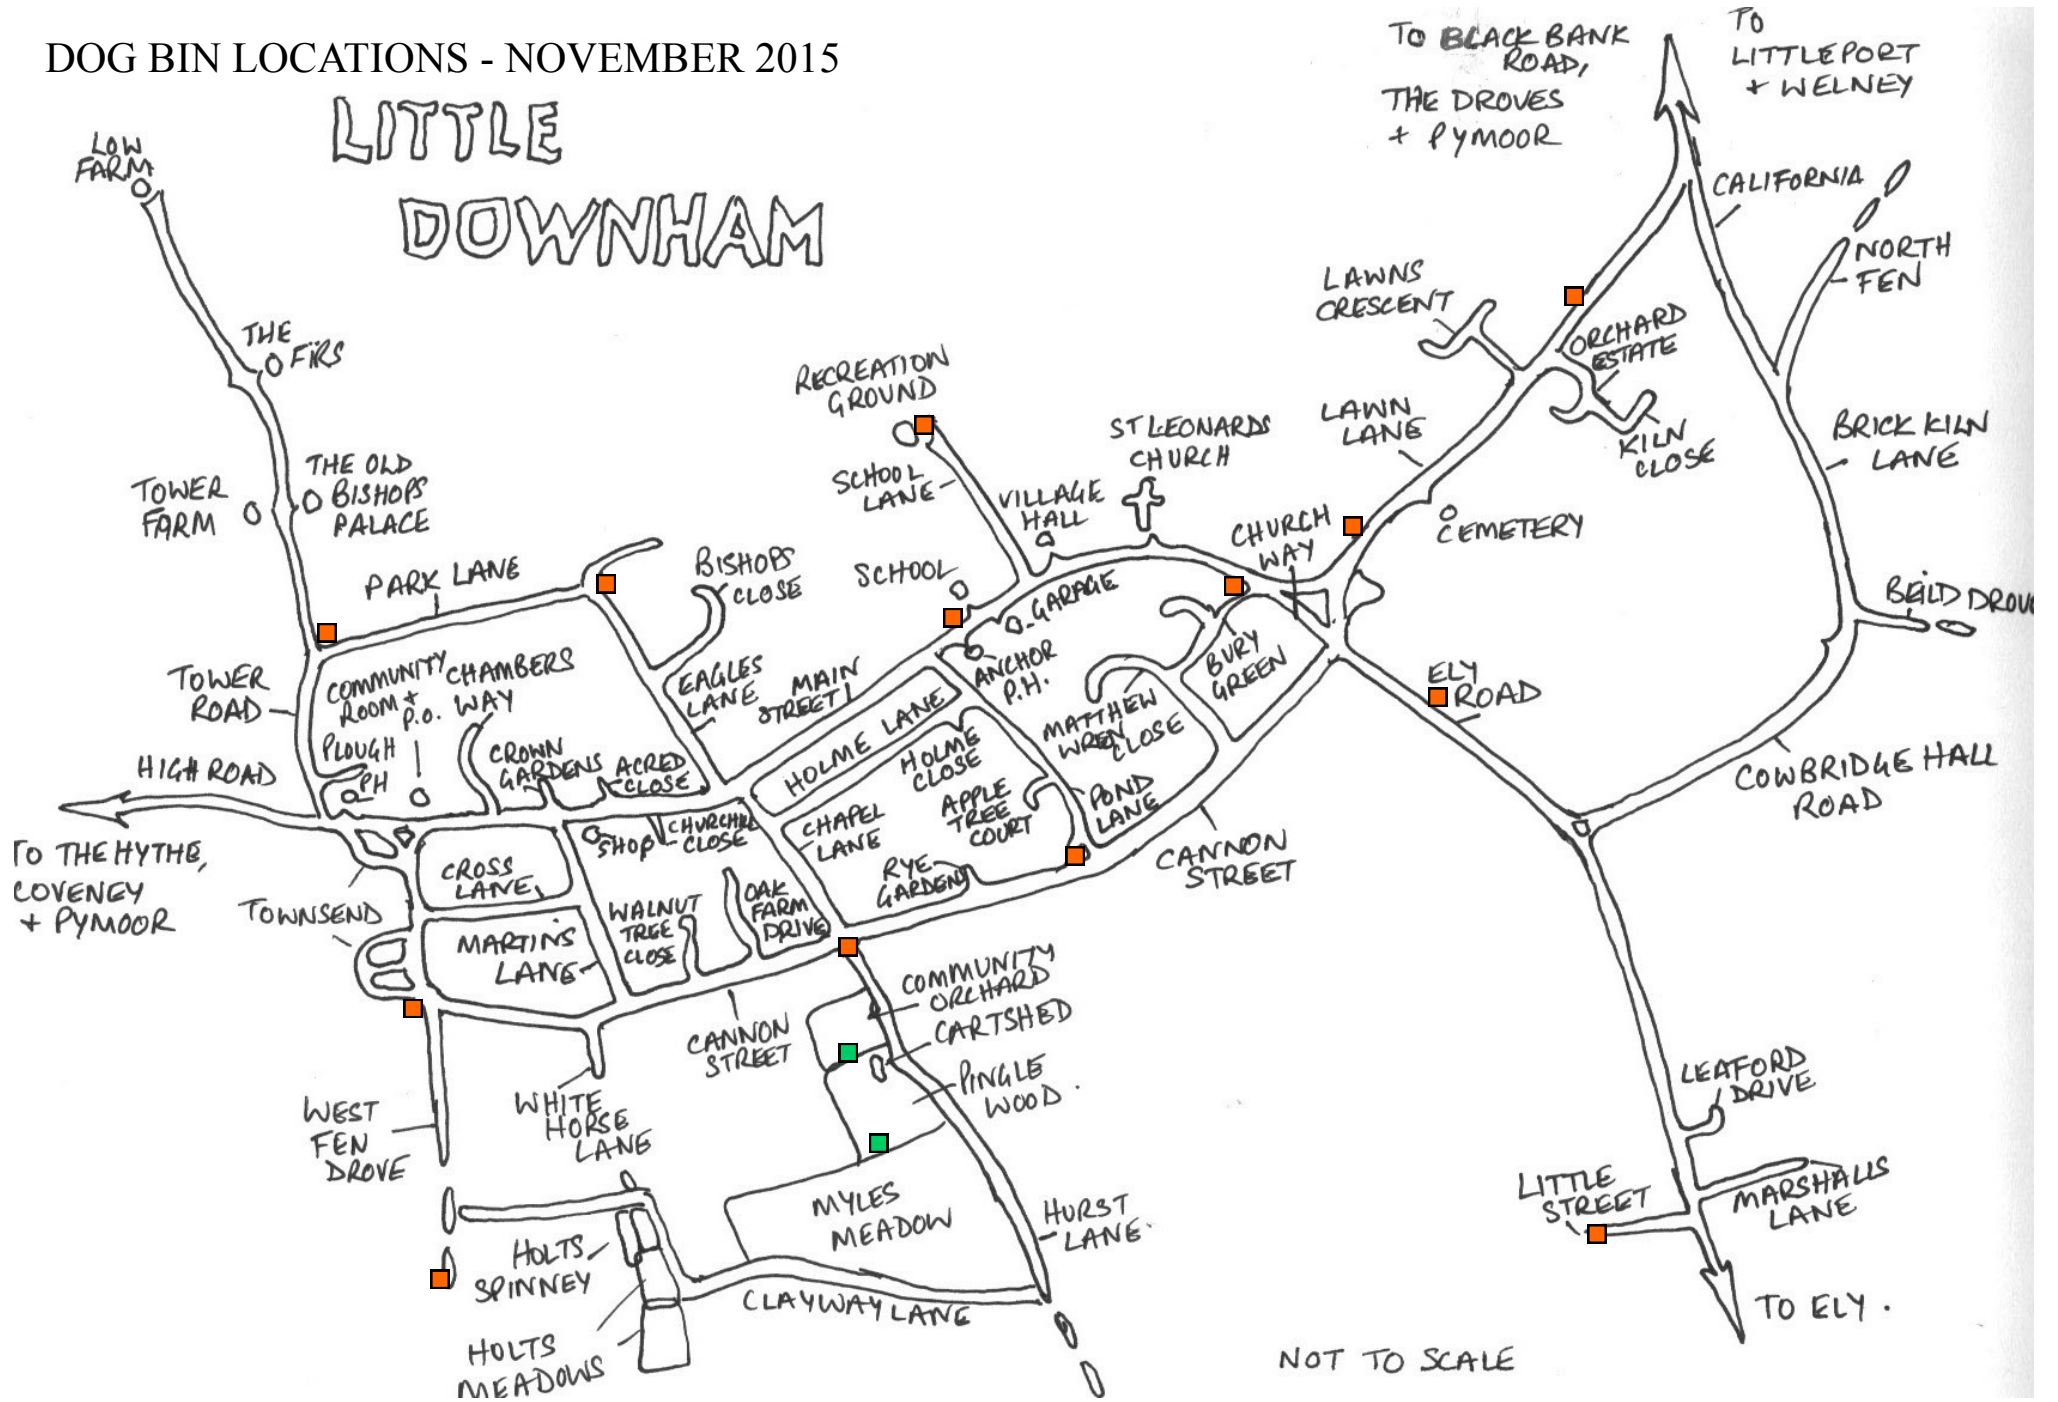

DOG BIN LOCATIONS - NOVEMBER 2015

# LITTLE DOWNHAM

NOT TO SCALE